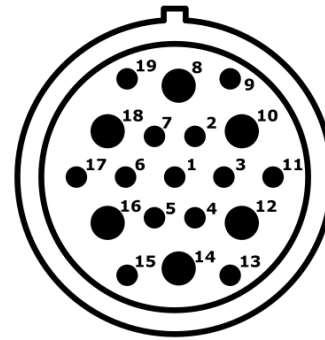

10. Schaltplan

Connector from engine